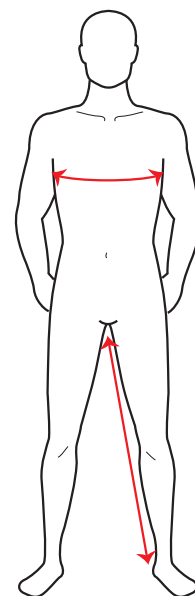

SIZE GUIDE

MEASUREMENTS SHOWN ARE BODY MEASUREMENTS FOR GUIDANCE ONLY.

MEN'S POLO'S

	XS	S	M	L	XL	XXL	XXXL
Chest Measurement (cm)	87-92	92-97	97-102	102-107	107-114	114-122	122-129
Chest Measurement (inches)	34-36	36-38	38-40	40-42	42-45	45-48	48-51

MEN'S JACKETS AND TOPS

	XS	S	M	L	XL	XXL	XXXL
Chest Measurement (cm)	87-92	92-97	97-102	102-107	107-114	114-122	122-129
Chest Measurement (inches)	34-36	36-38	38-40	40-42	42-45	45-48	48-51

MEN'S TROUSERS AND SHORTS

	XS	S	M	L	XL	XXL	XXXL	
Waist Size (inches)	30	32	34	36	38	40	42	44
European Size	40	42	44	46	48	50	52	54
German Size	46	48	50	52	54	56	58	60

MEN'S WATERPROOF OVER TROUSERS

	XS	S	M	L	XL	XXL	XXXL
Ping Size		S	M	L	XL	XXL	
Waist Size (inches)		30 - 32	32 - 34	34 - 36	36 - 38	38 - 40	

MEN'S TROUSER LENGTH

	S - Short	R - Regular	L - Long	XL - Extra Long
Inches	29	31	33	35
CM	74	79	84	89

LADIES TOPS, TROUSERS AND OUTERWEAR

	XS	S	M	L	XL	XXL	XXXL	
UK Size	6	8	10	12	14	16	18	20
European Size	34	36	38	40	42	44	46	48
US Size	2	4	6	8	10	12	14	16